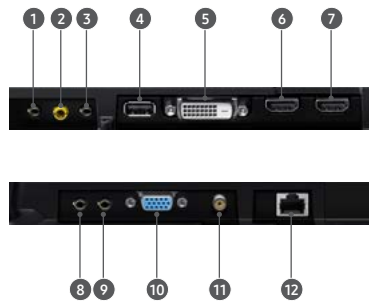

#### Versatile Connectivity

Connect the DC-E series to other digital signage easily. Inputs include HDMI, DVI-I, Component and Composite, as well as USB, RS-232C and RJ45 connections. You can also attach an optional set-back box media player, which expands the DC-E Series' capabilities even further.

## Connectivity

1. Audio Out
2. AV In Video / Component In
3. Audio In
4. USB (5V, 1.5A)
5. DVI In / MagicInfo In
6. HDMI 1
7. HDMI 2
8. IR In
9. RS232C In
10. RGB In
11. Tuner (Coax)
12. RJ45