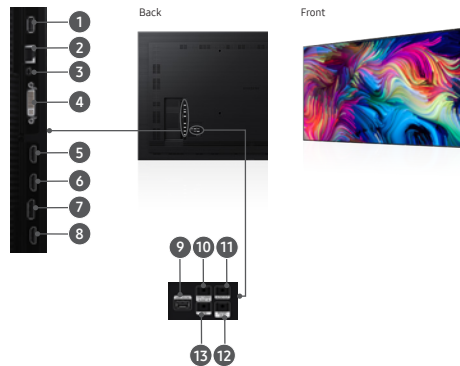

Connectivity

1. USB2.0 (1.0A)
2. RJ45
3. RS232C In
4. DVI / MagicInfo In
5. HDMI In 1 (ARC)
6. HDMI In 2 (Daisy Chain In)
7. DP In (Daisy Chain In)
8. HDMI Out (Daisy Chain Out)
9. USB 2.0 (0.5A)
10. DVI / HDMI Audio In
11. Audio Out
12. RS232C Out
13. IR In

ProCare

Samsung ProCare Indoor Display Solutions

- Fast Track with White Glove Next Business Day¹ Service
  - Includes tech-assisted exchange of display: Technician removes original unit, installs replacement and ships non-working unit to Samsung
- Fast Track Next Business Day Exchange
  - Return shipping label provided, customer returns original unit in new unit's box
- Available on sizes 32"-85"
- 3-5 year terms available

Learn More samsung.com/business insights.samsung.com samsung.com/b2bdigitalsignage

Product Support 1-866-SAM4BIZ

Follow Us youtube.com/samsungbizusa [@SamsungBizUSA](https://twitter.com/SamsungBizUSA)

SAMSUNG