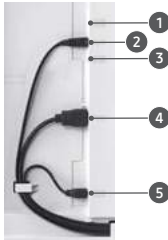

Connectivity

1. USB 1 (1.0A)
2. LAN
3. RS232C In
4. HDMI In
5. Touch Out

Learn More

samsung.com/business insights.samsung.com
samsung.com/b2bdigitalsignage

Product Support

1-866-SAM4BIZ

Follow Us

youtube.com/samsungbizusa [@SamsungBizUSA](https://twitter.com/SamsungBizUSA)

DigitalDisplayStore
Samsung Authorized Online Reseller